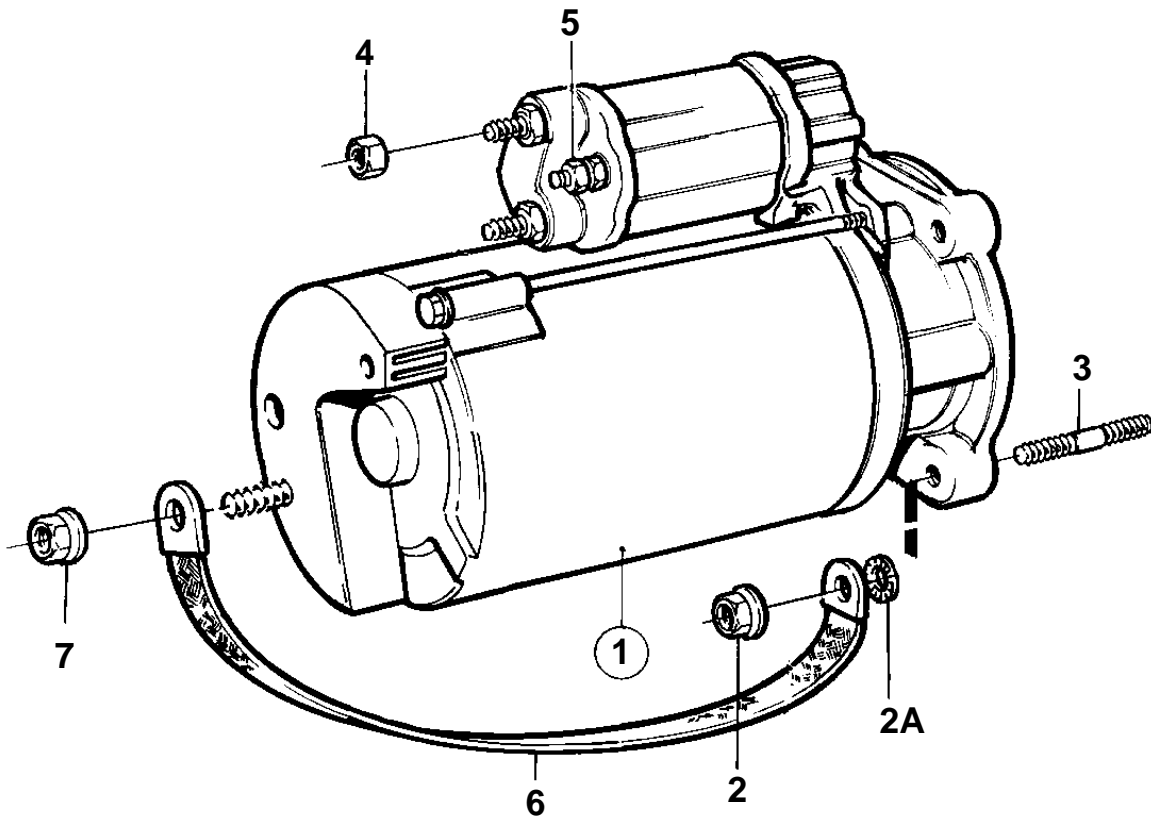

TMD31B,TAMD31B

10742

TMD31B,TAMD31B

| REF | PART NO. | QTY | DESCRIPTION | SEE SEC. | NOTES |
|-----|----------|-----|---------------|----------|-------------------------------------|
| 1 | 859252 | 1 | Starter motor | | ALSO AVAILABLE AS AN EXCHANGE PART. |
| | | | | 030-1710 | |
| 2 | 971095 | 3 | Nut | | |
| 2A | 945987 | 1 | Lock washer | | |
| 3 | 953067 | 3 | Stud | | |
| 4 | 945408 | 1 | Flange nut | | |
| 5 | 965483 | 1 | Nut | | |
| 6 | 968048 | 1 | Cable | | |
| 7 | 945408 | 1 | Flange nut | | |